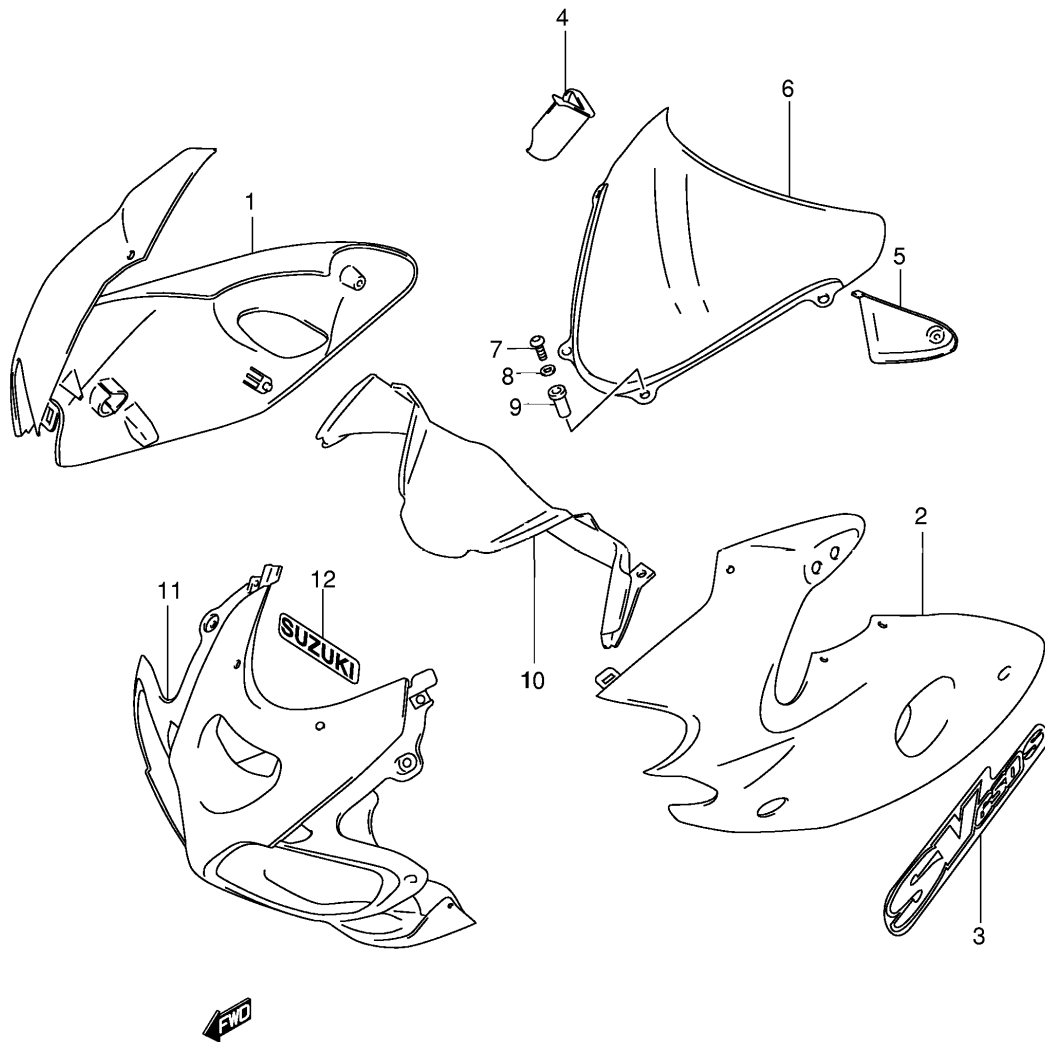

Ref No	Part No	Description
1	94401-20F01-19A	Cowl Assy, Side Rh (red)
1	94401-20F01-YFX	Cowl Assy, Side Rh (black)
1	94401-20F01-Y9H	Cowl Assy, Side Rh (yellow)
1	94401-20F01-YEX	Cowl Assy, Side Rh (blue)
2	94402-20F01-19A	Cowl Assy, Side Lh (red)
2	94402-20F01-YFX	Cowl Assy, Side Lh (black)
2	94402-20F01-Y9H	Cowl Assy, Side Lh (yellow)
2	94402-20F01-YEX	Cowl Assy, Side Lh (blue)
3	68181-20F00-ED6	. Emblem
3	68181-20F00-ED7	. Emblem
3	68181-20F00-ED8	. Emblem
3	68181-20F00-ED9	. Emblem
4	94413-19F00	Panel, Upper Rh
5	94423-19F00	Panel, Upper Lh
6	94611-19F00	Window Screen
7	09139-05025	Screw (5x14)
8	08322-01053	Washer
9	09159-05019	Nut
10	94630-19F00	Panel, Meter
11	94403-19F01-19A	Cowling Assy, Center (red)
11	94403-19F01-Y7L	Cowling Assy, Center (black)
11	94403-19F01-Y9H	Cowling Assy, Center (yellow)
11	94403-19F00-YC2	Cowling Assy, Center (blue)
12	68641-19F00-YD8	. Emblem, "suzuki" (silver)
12	68641-19F00-1ZY	. Emblem, "suzuki" (gray)
12	68641-19F00-20G	. Emblem, "suzuki" (gray)